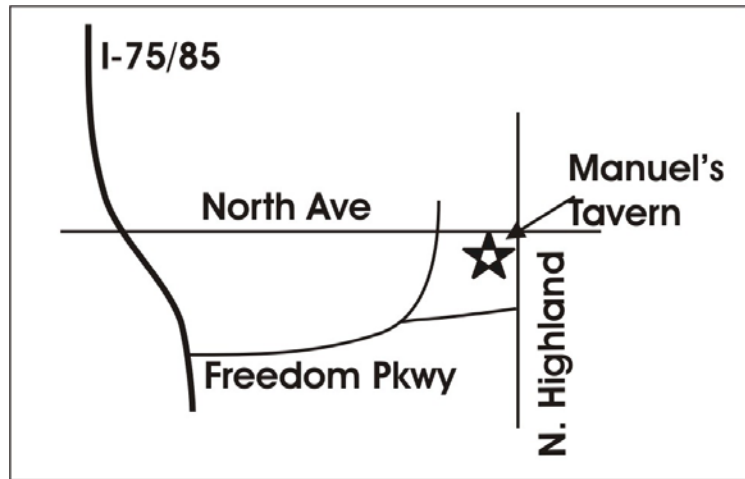

New & Younger Member Social
Thursday, May 12th
Manuel's Tavern

Location:

Manuel's Tavern
602 N.Highland Ave
Atlanta, GA
(404) 525-3447

Directions:

From the I-75/85 Connector take the
Freedom Pkwy/International Blvd
Exit toward the Carter Center Exit
248C

Continue towards GA-42
EAST/CARTER CENTER (a fork in
the road towards the right).

Continue on E Freedom Pkwy. Turn Left on N Highland Ave. Manuel's is 1/10 of a mile on the left.

Time: We will start at 5 and run until at least 8. Stop in whenever you can.